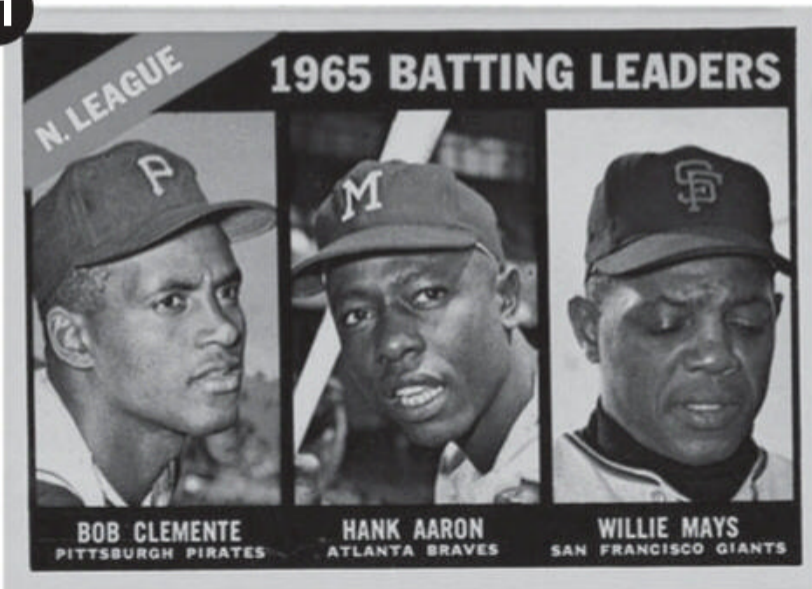

11

11. 1966 TOPPS #215 1965 NL BATTING LEADERS

Pictured with Hank Aaron and Willie Mays, this is likely the key league leader card from a Golden Age of cards, based on the player for player star power.