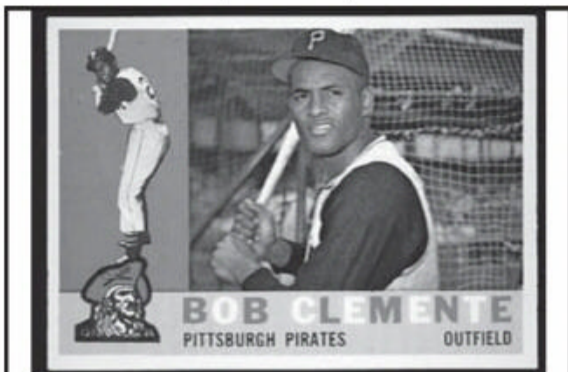

We are Especially Thankful for our Wonderful & Loyal Customers This Holiday Season!!

5th of Six Big Auctions in this issue... A selection of lots from...

KEVIN SAVAGE SPORTS AUCTION #3139

Closes **TUESDAY, November 30th, 2021** Auction Hotline is (866) 861-2330 Alternate Phone: (419) 482-6720

This Auction closes **Tuesday, November 23rd, 2021** at 9 p.m. Eastern Time, or at a point after 9 when individual lots do not receive bids for a period of 30 minutes. For a complete list of our auction rules, please visit our website at www.kevinsavagecards.com or give us a call...

Baseball

Lot # 1 - 1960 Topps Baseball - #326 Bob Clemente, Pirates - Ex+ 60/40 .....Mb $10.00