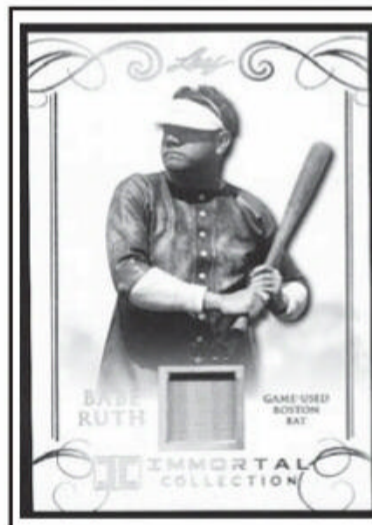

Lot # 25 - 2017 Leaf Bb- "Immortal Collection Game Bat"- #BB-22 Babe Ruth- #6/20 Made- NrMt+ with piece of game-used Boston Bat!
. Mb $50.00

Autographed Baseballs

1. **Lot # 26 - Autographed Johnny Bench Official N.L. (Giamatti Pres.) Baseball- Black ball point sweet spot sig. on mildly toned ball- COA Kevin Savage Cards**.....Mb $12.00
2. **Lot # 27 - Autographed & Inscribed Carl Erskine Official N.L. (L. Coleman Pres.) Baseball- Bold blue ball point sweet spot sig. with "1955 World Champ Dodgers" added on very lightly toned ball- COA Kevin Savage Cards- 94 years young!**
   .....Mb $12.00
3. **Lot # 28 - Autographed Jim "Catfish" Hunter Official A.L. (B. Brown Pres.) Baseball- Bold blue ball point sweet spot sig. with "Catfish" added on splotch toned ball- COA Kevin Savage Cards- D. 1999 HOFer!**.....Mb $10.00
4. **Lot # 29 - Autographed Duke Snider Official N.L. (Wm. White Pres.) Baseball- Blue ball point sweet spot sig. on moderately toned ball- COA Kevin Savage Cards- D. 2011 HOFer!..Mb $12.00**
5. **Lot # 30 - Autographed & Inscribed Early Wynn Official A.L. Budig Pres.) Baseball- Blue ball point sweet spot sig. with "300" added on moderately toned ball- COA Kevin Savage Cards- D. 1999 HOFer!**.....Mb $10.00

More Lots are available for this auction by visiting our website at www.kevinsavagecards.com. If you do not have internet access, please call/fax us for a complete list of available lots....

KEVIN SAVAGE CARDS

P.O. Box 568, Maumee, OH 43537
Toll Free Phone: (866) 861-2330
Phone: (419) 482-6720
Fax: (419) 482-6721

Visit us online @ www.kevinsavagecards.com
E-Mail: ksavagecards@mindspring.com

PLEASE SEE OUR NEXT BIG AUCTION ON THE FOLLOWING PAGE ==> ==> ==>