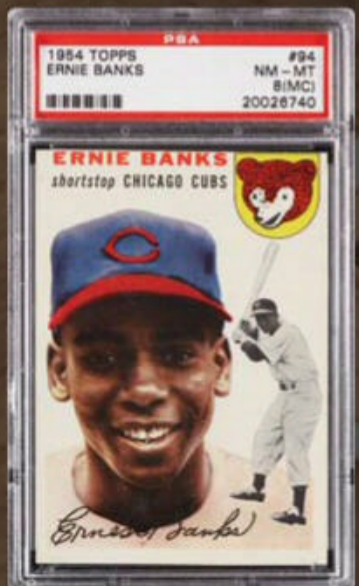

**1952 TOPPS MICKEY
MANTLE RC NO. 311
SGC 1.5**

**1910 T3 TURKEY RED
BASEBALL CABINET
NEAR SET**

**1929 KASHIN PUBLICATION
COMPLETE SET WITH
BABE RUTH PSA 3**

**1954 TOPPS HANK AARON
RC NO. 128 PSA 6**

**1954 BOWMAN BASEBALL
SET WITH MANTLE
PSA 7, MAYS PSA 8**