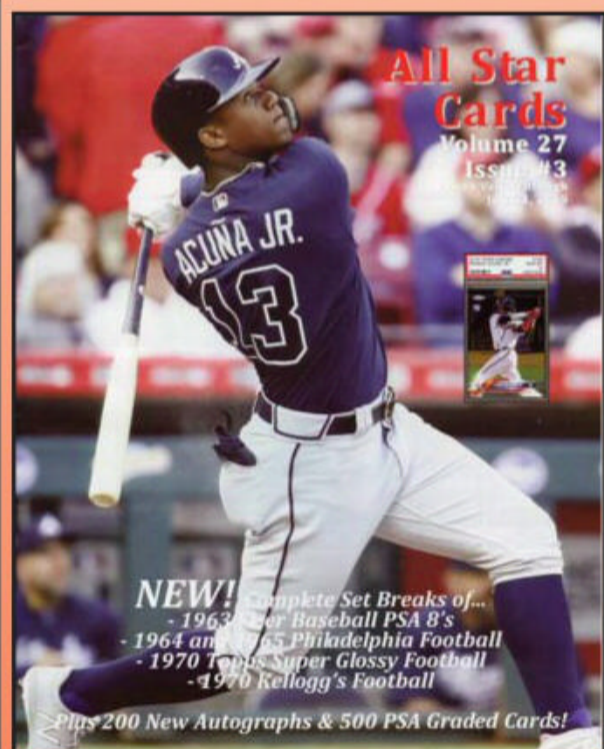

Our 120 Page Catalog

is **FREE**

Just Call (800) 932-3667

and get your subscription for *FREE!*

What do we buy? - It's in our free catalog What do we sell? - It's in our free catalog
What is in our auctions? - It's in our free catalog What is on special? It's in our free catalog
What does our catalog cost? - Nothing....it is FREE!