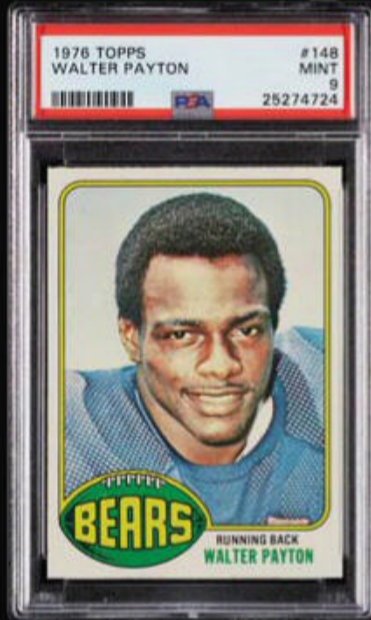

1965 TOPPS JOE NAMATH RC NO. 122 PSA 4

1976 TOPPS WALTER PAYTON RC NO. 148 PSA 9

2003-04 ULTIMATE COLLECTION LEBRON JAMES RC ULTIMATE SIGNATURES BGS 7 (AUTO 10)

MICHAEL JORDAN SIGNED BULLS JERSEY IN FRAME (UDA) (BAS)