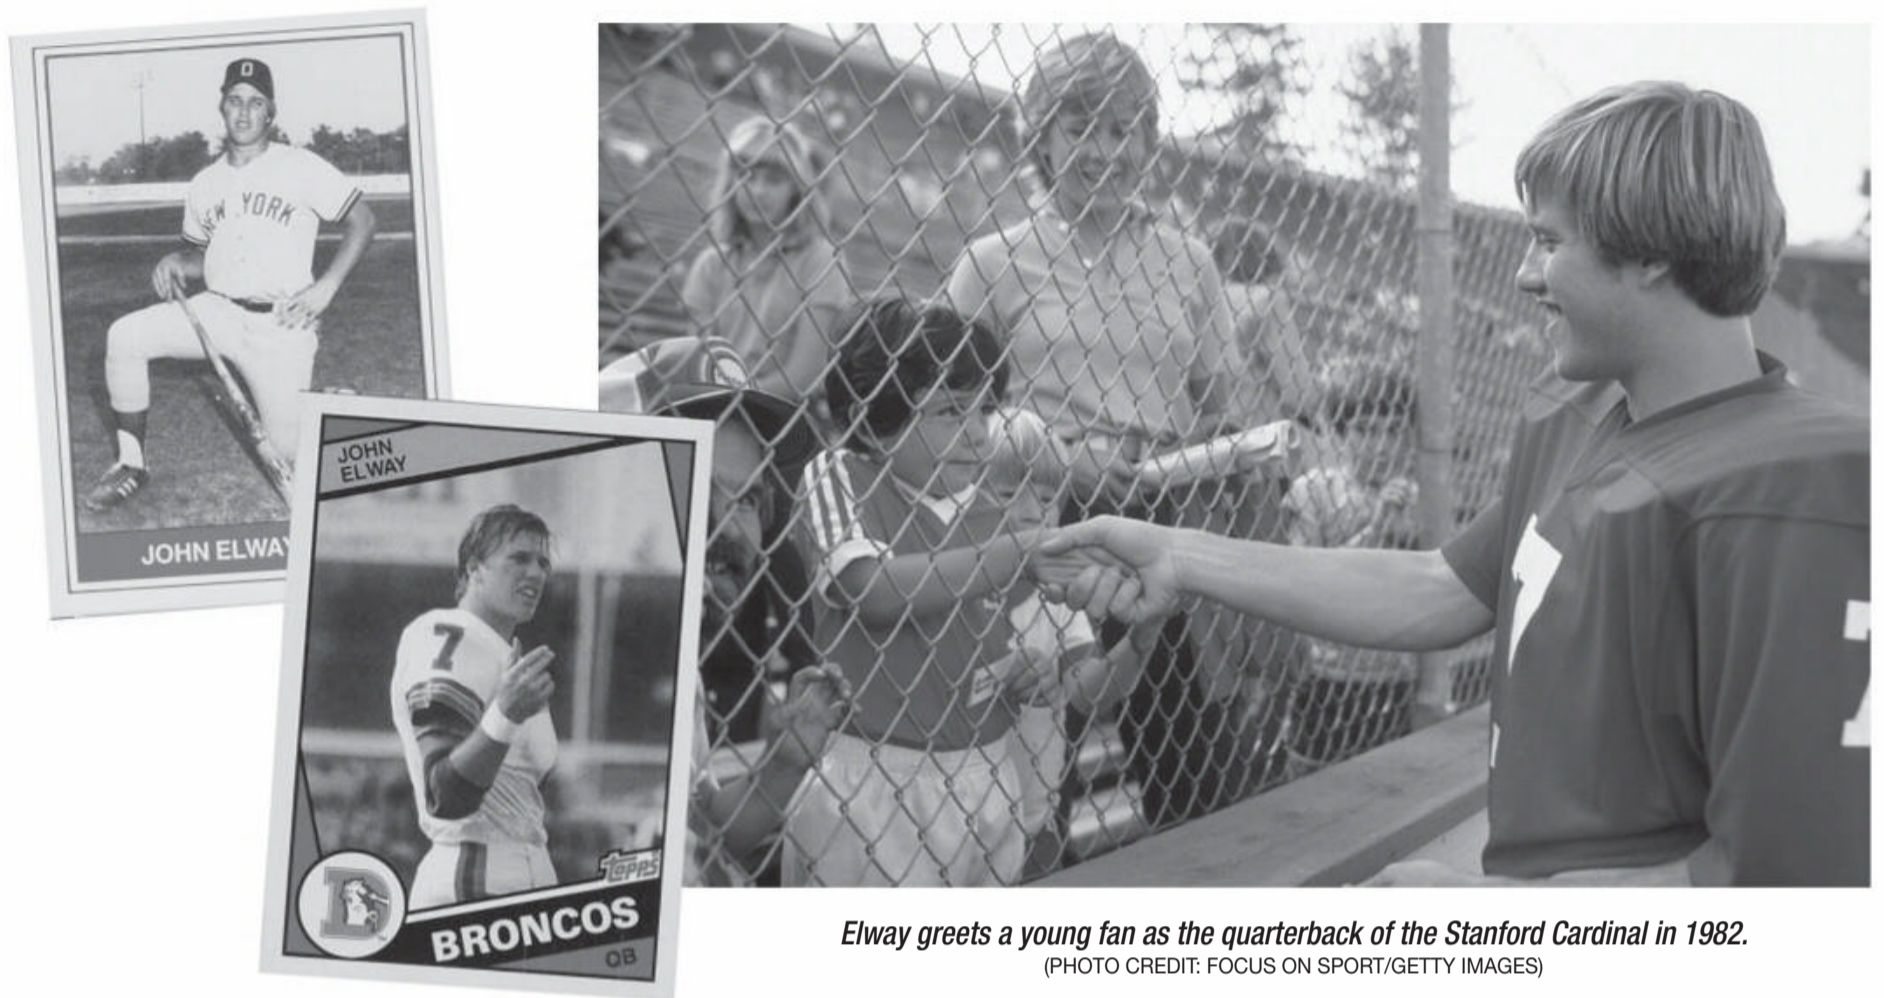

Elway greets a young fan as the quarterback of the Stanford Cardinal in 1982.
(PHOTO CREDIT: FOCUS ON SPORT/GETTY IMAGES)

do you take in your signature?

Thank you. I've been told that I have a good signature. I can always tell when I've been signing too many for too long, because my signature doesn't look good to me either. That's when I know it's time to stop. So, I do take pride in it.

As a young athlete, what players inspired you?

Roger Staubach of the Dallas Cowboys is who I always wanted to be when I was in the backyard or playing ball with my buddies. I loved that he could run and was in the Navy, too. He was always a gentleman.

Who inspired you further once you became a pro and great in your own right?

Actually, probably still Roger. He was so successful in business and always carried himself with such professionalism and dignity. I really liked that.

Your iconic rookie card appeared in the classic 1984 Topps set. How special was it the first time you saw yourself on a trading card? How great was it to see yourself on a baseball card (1982 Oneonta Yankees) for the first time, too?

I think the Yankee card was the most memorable because I grew up with baseball cards. Football cards weren't as prevalent to me. So, to see myself in my Stanford uniform with a Yankee reference was pretty cool at that time.

Did you hold on to cards of yourself over the years? Do you have a favorite card or piece of memorabilia that was produced of you during your career?

Yes, the card companies were always good about sending me my cards, and some entire collections. So, I do have a lot in my storage unit. My favorite piece would have to be my

Super Bowl jerseys and rings and my Hall of Fame ring and jacket.

Did you collect sports cards as a kid? If so, who or what did you collect?

I really didn't. I was just too busy playing games myself and going to my dad's games. Besides, I never had any extra money.

As a Pro Football Hall of Famer, two-time Super Bowl champion, a Super Bowl MVP and 1987 NFL MVP, do you have a room or area where you have memorabilia and awards displayed?

I do have an office in my home that has all of my game balls displayed. There's another area in my home that has some of the latter accomplishments.

Is there an item from your career that you don't have that you wished you had held onto?

Not really. I don't get too nostalgic about stuff. I just wish I had a better memory to recall some of the events. But, maybe my old glove, or the bat from my first hit as a Yankee.

Jersey swapping is a big tradition in professional sports now. If you could go back in time and swap jerseys with one player, who would it be and why?

Well, of course there would be Roger Staubach and some of the all-time great quarterbacks, like Otto Graham and Johnny Unitas would be on the list, too.