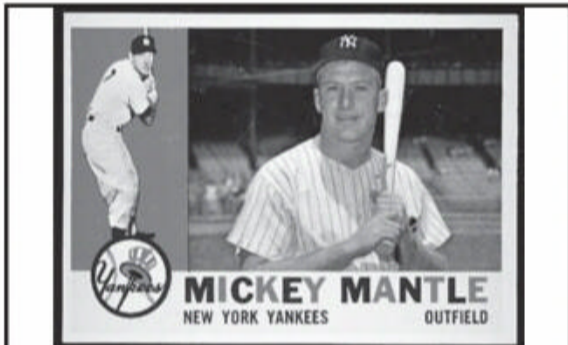

Lot # 13 - 2012 Playoff Prime Cuts Bb - "Legendary Bats" - #4 Billy Herman, Cubs - #34/99 - NrMt+ with piece of game-used bat. ....Mb $8.00

Lot # 14 - 2014 Leaf Baseball - "Autographs" - #A-RJ1 Reggie Jackson, Yankees - #04/25 - NrMt+ with neat blue sharpie sig. - Low serial number! .....Mb $14.00

Lot # 15 - 2014 Panini Hall of Fame Baseball - "Induction Class of Autographs" - #23 Fergie Jenkins - NrMt+ with neat blue sharpie sig.....Mb $6.00

Lot # 2 - 1960 Topps Baseball - #350 Mickey Mantle, Yankees - Ex-Mt 70/30 - Nice Color! .....Mb $75.00

Lot # 3 - 1996 Big League Chew Alumni Series Bb - "Autographs" - Juan Marichal - NrMt+ with neat blue sharpie sig. ....Mb $5.00