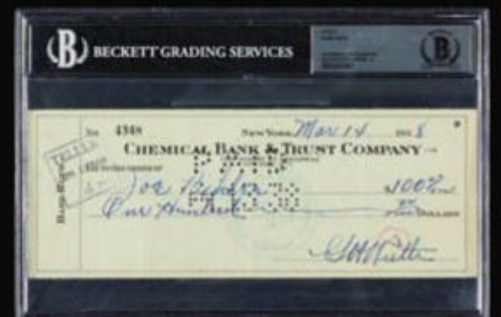

AUCTION

PREVIEW

AUCTION ENDS: NOVEMBER 18

**BIDDING GOES
LIVE NOV. 1**