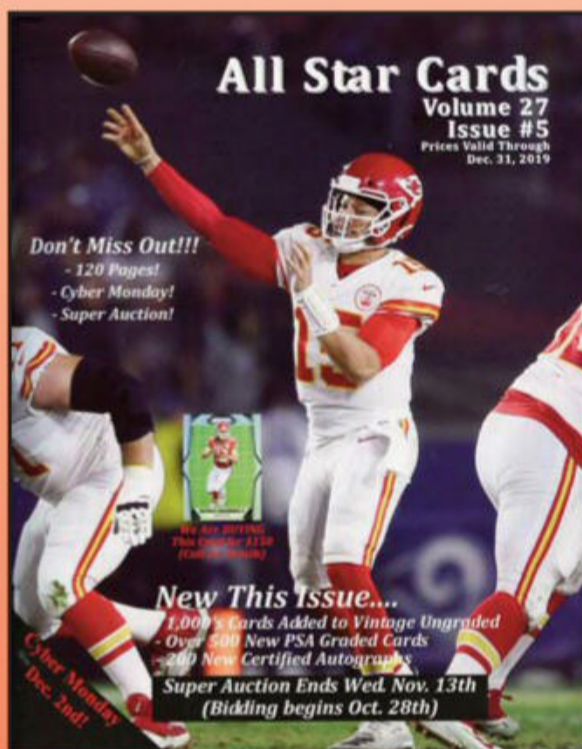

Our 120 Page Catalog

is **FREE**

Just Call (800) 932-3667

and get your subscription for *FREE!*

What do we buy? - It's in our free catalog What do we sell? - It's in our free catalog
What is in our auctions? - It's in our free catalog What is on special? It's in our free catalog
What does our catalog cost? - Nothing....it is FREE!