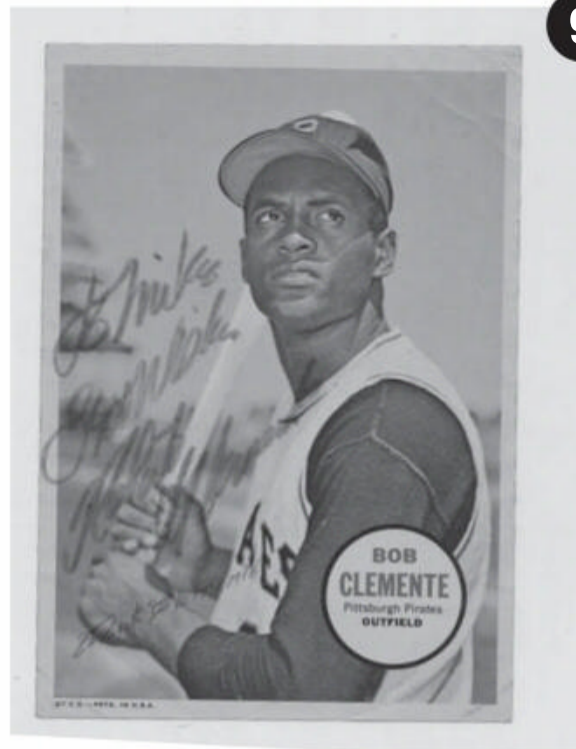

10

10. 1967 COKE BOTTLE CAPS

“These came on bottles of Coke, Fresca, Sprite and Fanta,” Radcliffe noted. Finding these without rust and/or a few dings is a challenge.

9

9. 1967 TOPPS PIN-UP STICKER

“This is believed to be a Topps prototype [to date it is unique] and it has the same image and similar sizing to the 1967 pin-up inserts, but has no number,” Chasser said. “And it is printed on sticker stock like the 1967 Pirates stickers and 1968 Action All-Star stickers.” Plus, Chasser likes this item since it was found for him “by a friend, who has since passed, who shared a mutual admiration for Clemente.”