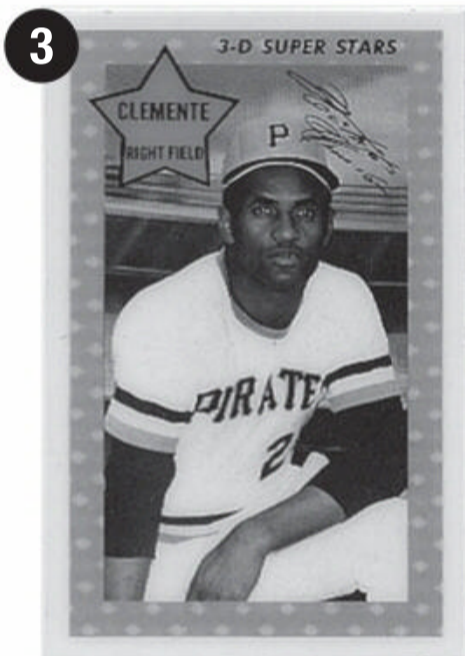

3. 1971 KELLOGG'S 3-D #5

In only the second year of these cards showing up in certain cereal boxes, Kellogg's decided to issue these one at a time instead of in a mail-in offer as all their other comparable sets of the era. Clemente appeared in the 1970-72 Kellogg's issues. "Want a tougher challenge?" asks Chasser. "Try to get them in unopened pack form!"

2. 1972 7-ELEVEN SLURPEE CUP

The first time the convenience store chain served up the semi-frozen drink in a plastic cup set with a major sports league theme. At this point, it's hard to find in strong condition.

1. 1972 TOPPS #226

This cardboard shows Clemente on the base paths during

Game 4 of the 1971 World Series, thus ending the list largely where the topic began, with "The Great One" being there for his teammates and the masses during the first Fall Classic night game. For collectors, this card is an easy snag with some flair, much like the ballplayer demonstrated on a regular basis.

Of course, many other cards, inserts and additional oddball memorabilia pieces could have been on this list, but this "21" has a little something for several collectors within the hobby. And like Clemente in each of his 14 World Series games, some of the hits here were small and others big, but all spark solid interest.

TAKING THE EXTRA BASE

Mandell says interest in Clemente items is "sky-rocketing."

"It seems to build over the years and I think Clemente interest and value will continue to go upward," he said.

But more than that, Mandell, Chasser and Radcliffe emphasize the superstar's athletic ability, combined with the struggles he endured, plus his humanitarian efforts, that serve as inspiration for many.

"Dying tragically, but while trying to help others," Mandell added, referencing Clemente's death in a plane crash on New Year's Eve 1972 while flying from Puerto Rico to help deliver supplies to earthquake victims in Nicaragua.

One final thought from Mandell perhaps best sums up Clemente collectors: "It's an outstanding community of people who feel the magic of an icon — a larger-than-life shooting star which shone so brightly and then disappeared leaving us all wishing for more."

— Doug Koztoski is a frequent SCD contributor. He can be reached at dkoz3000@gmail.com.