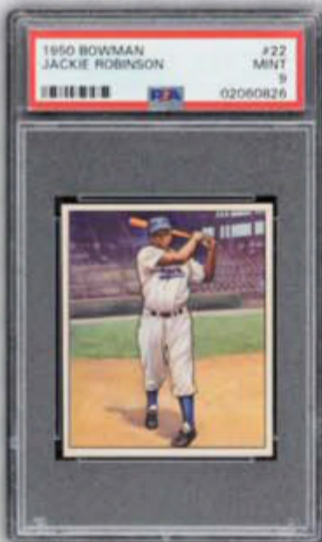

1950 Bowman Jackie Robinson #22
PSA Mint 9 - None Higher.

Estimate $80,000+