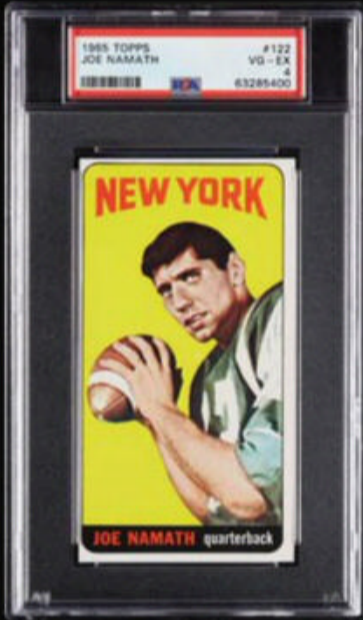

1980 TOPPS BASEBALL CELLO PACK - RICKEY HENDERSON RC TOP (GRADED PSA 9)

1996 FINEST SERIES 2 BASKETBALL FACTORY SEALED WAX BOX (24)

1974 TOPPS HOCKEY WAX PACK TRAY (BBCE)

1975 TOPPS HOCKEY WAX PACK TRAY (BBCE)