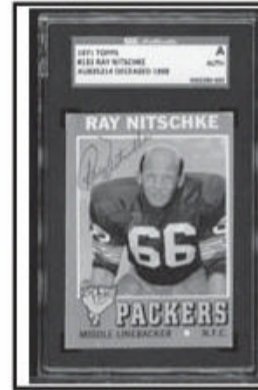

Lot # 31 - Autographed 1971 Topps Football- #133 Ray Nitschke, Packers- SGC Authentic Certified & Encapsulated- Very nice ballpoint sig (8/9 of 10). Card looks Vg 80/20. Deceased 1998. Hall of Famer!
..... Mb $30.00

More Lots are available for this auction by visiting our website at www.kevinsavagecards.com. If you do not have internet access, please call/fax us for a complete list of available lots....

KEVIN SAVAGE CARDS

P.O. Box 568, Maumee, OH 43537

Toll Free Phone: (866) 861-2330

Phone: (419) 482-6720

Fax: (419) 482-6721

Visit us online @ www.kevinsavagecards.com

E-Mail: ksavagecards@mindspring.com

PLEASE SEE OUR NEXT BIG AUCTION ON THE FOLLOWING PAGE ==> ==> ==>