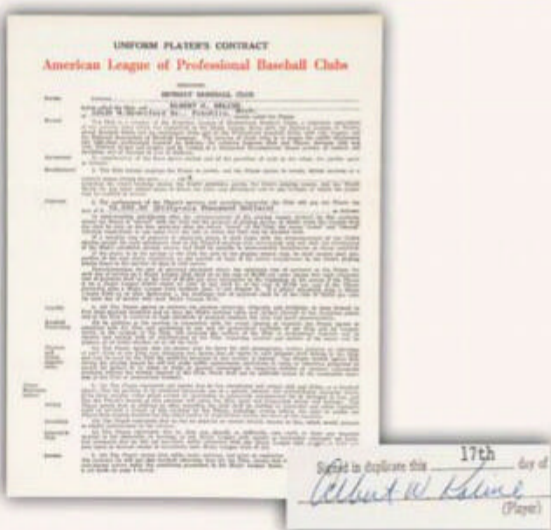

1964 Al Kaline Signed Detroit Tigers Player's
Contract From The Al Kaline Collection

Estimate $5,000+