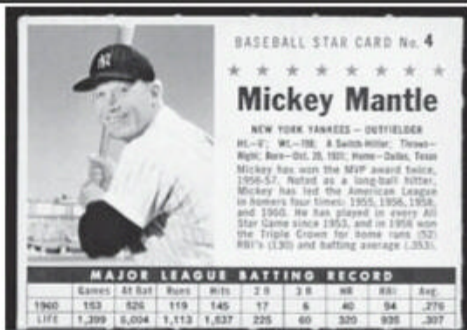

Lot # 6 - 1961 Post Cereal Bb- #4 Mickey Mantle, Yankees- Company Issue- Ex+-usual company centering (slight miscut to bott edge).....Mb $25.00

1. **Lot # 7 - 1964 Topps Bb-6 Diff- #100 E. Howard vg-ex sl cor cr 60/40, #101 Alston vg cr 60/40, #vg cr 60/40, #103 Flood vg cr 90/10, #109 Staub ex 75/25, #141 Murtaugh vg cor cr 80/20, #162 Hitting Area ex 60/40**.....Mb $5.00
2. **Lot # 8 - 1964 Topps Bb- 6 Diff- #11 Ldr vg-ex no crs 70/30, #38 Wynn vg+ sl cor cr 65/35, #70 Torre vg sl cor cr 70/30, #116 Oliva vg-ex no crs 65/35, #243 Phillies RC(Richie Allen)- vg-ex 60/40, #281 Gibbs RC vg-ex 80/20 no crs**
   .....Mb $7.00

1. **Lot # 9 - 1964 Topps Bb- 5 Diff- #226 Grote RC vg sl cr 60/40, #243 Richie Allen RC vg sl cor cr 60/40, #285 Roberts fair crs 60/40, #506 Bragan vg-ex 80/20- no crs, #512 Horton RC vg+ sl cor dings 75/25**.....Mb $5.00
2. **Lot # 10 - 1964 Topps Bb- 5 Diff- #100 E. Howard ex 60/40, #167 Piniella RC vg cor crs 60/40, #210 Yaz vg miscut (no crs), #230 Brooks Robinson ex 65/35, #260 F. Robinson ex 75/25**
   .....Mb $5.00
3. **Lot # 11 - 1965 Topps Bb- #526 Jim Hunter RC- Hi# - Vg+ sl cor cr 70/30**.....Mb $7.00
4. **Lot # 12 - 1965 Topps Bb- #540 Lou Brock, Cards- Ex+ 60/40- Hall of Famer!**.....Mb $10.00
5. **Lot # 13 - 1965 Topps Bb- 5 Diff- #15 Roberts ex 70/30, #20 Bunning vg sl cor cr 65/35, #65 Kubek vg-ex miscut (no crs), #95 Mazerowski vg-ex 85/15 t/b- no crs, #513 Yankees team g crs 70/30**.....Mb $5.00
6. **Lot # 14 - 1965 Topps Bb- 5 Diff- #414 Lopez vg sl cr 80/20, #460 R. Allen fair crs 80/20, #500 Eddie Mathews g crs 70/30, #519 Uecker fair crs 60/40, #571 Virgil ex 60/40**.....Mb $5.00
7. **Lot # 15 - 1965 Topps Bb- #250 Willie Mays, Giants- Good crs 80/20**.....Mb $5.00
8. **Lot # 16 - 1996 Ultra Baseball- Cal Ripken Jr. "Diamond Dust" Commemorative Card- NrMt+ with actual soil from Oriole Park at Camden Yards!**.....Mb $10.00