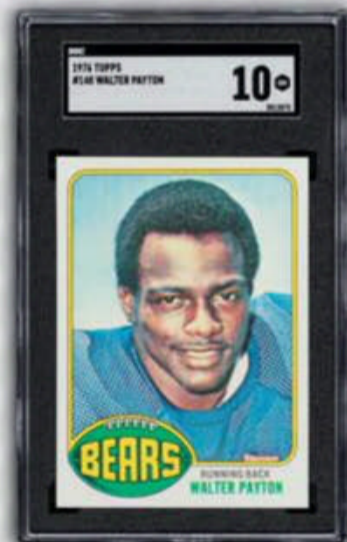

1976 Topps Walter Payton #148
SGC Gem Mint 10 - Black Label!

Estimate $40,000+