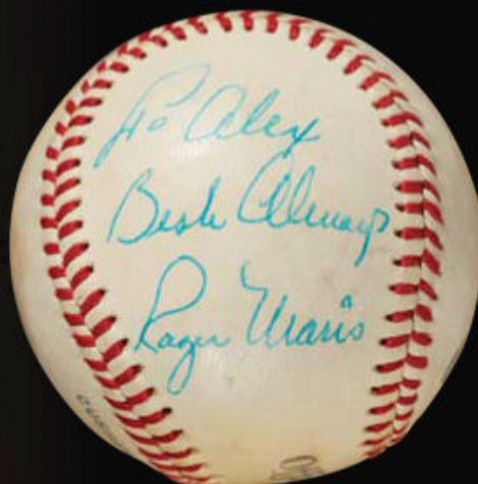

**1954 BOWMAN BASEBALL
SET WITH MANTLE
PSA 7, MAYS PSA 8**

**ROGER MARIS
SINGLE-SIGNED
RAWLINGS BASEBALL
(GRADED PSA/DNA 7)**