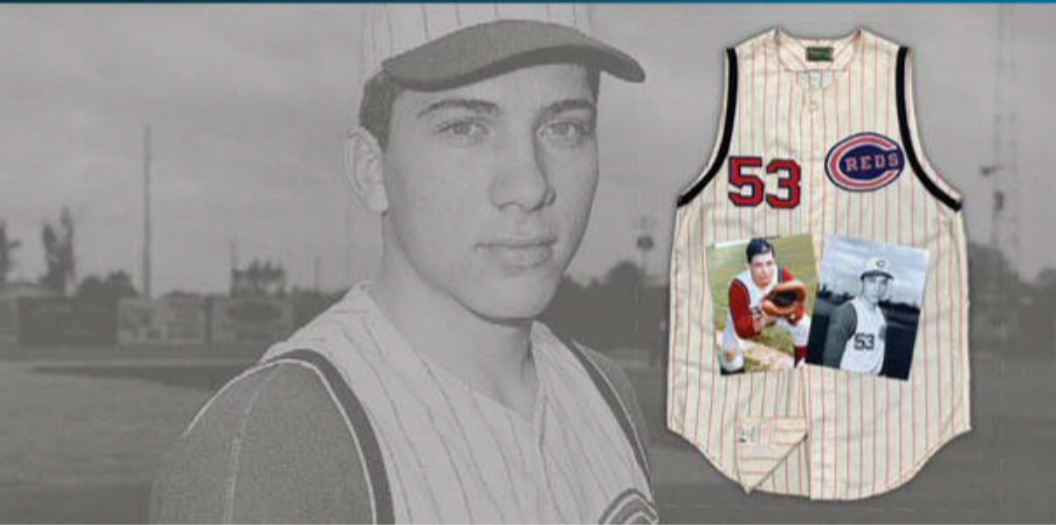

Holiday Auction

BIDDING CLOSES DECEMBER 11, 2021

1968 Johnny Bench Cincinnati Reds
MLB Rookie Debut Game-Used Flannel Vest